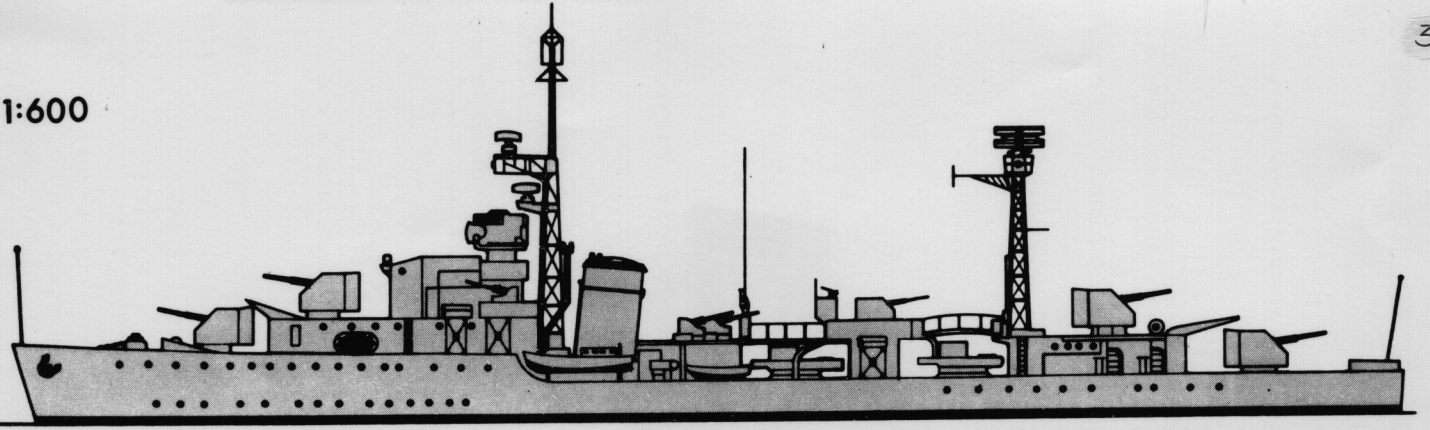

Picture No. 4.

dimension: LENGTH - 85 meters

width - 9 meters

draft - 3.5 meters

range and speed: HIGH speed - 24 knots, 1250 miles

CRUISING speed - 14 knots, 1900 miles

ECONOMY speed - 12 knots, 2100 miles

Picture No. 5

dimension: LENGTH - 83 meters

width - 11 meters

draft - 4.3 meters

range and speed: HIGH speed - 14 knots, 2850 miles

CRUISING speed - 10 knots, 5205 miles

ECONOMY speed - -

Picture No. 6

dimension: LENGTH - 41.2 meters

width - 7.7 meters

draft - 4.3 meters

range and speed: HIGH speed - -

CRUISING speed - 10.5 knots

ECONOMY speed - -

many

1

1:600

2

1:600

3

4

1:500

5